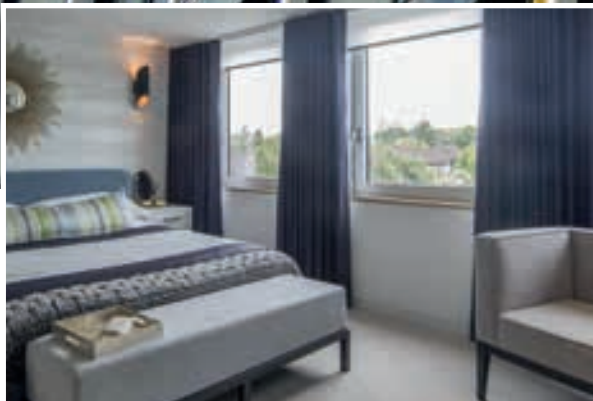

CASEMENT & TILT TURN
WINDOWS IN:

PVC
KAWNEER ALUMINIUM
SCHÜCO ALUMINIUM

KAT

A SUPERIOR ANIMAL ALTOGETHER.

Martindales
TRADE FRAMES